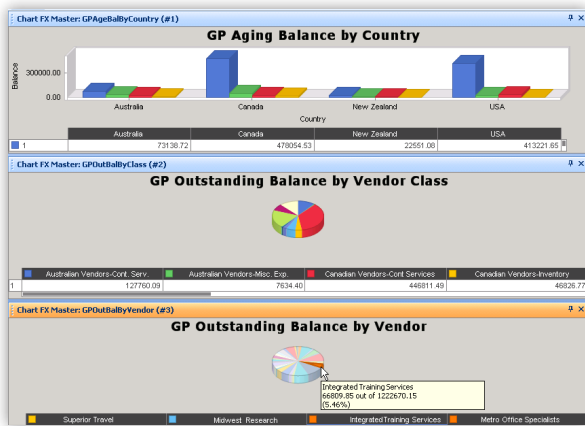

Dashboard Module

lumberTrack's Dashboard module helps you keep a finger on the pulse of your business. See critical business information at a glance in a graphical view configured the way you like to see it.

- **Quickly view performance metrics important to you.** Each lumberTrack user can display the information important to their job, and set up their Dashboard for their preferences and needs.
- **Get the 'big picture' any time you want.** Quickly view sales orders, production and inventory plans, costs and margins with real-time information directly from lumberTrack or from the data warehouses.
- **Link multiple charts.** lumberTrack allows you to place multiple charts on a dashboard simultaneously with the data on one chart being linked and driven from another (e.g. chart with top customers controlling a second chart that displays the sales breakdown for each top customer).

Dashboard Module ...continued.

View instant reports on key business information

View real-time business information from your desktop any time you want. You decide what information is important to you and how you want to display it.

Trouble-shoot and locate problems

The dashboards can support 'drill-through' functionality that allows the user to click on an item on a graph or chart and 'drill' back to the originating transaction within the lumberTrack database. Dashboards can identify exceptions as they occur and allow you to access the source transactions and address the issues quickly.