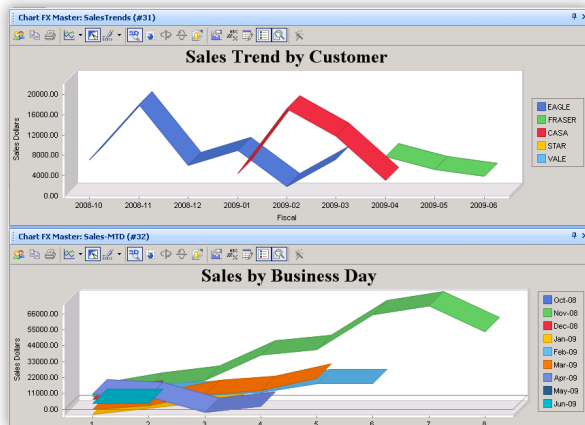

- **Quickly view performance metrics important to you.** Each lumberTrack user can display the information important to their job, and set up their Dashboard for their preferences and needs.
- **Get the 'big picture' any time you want.** Quickly view sales orders, production and inventory plans, costs and margins with real-time information directly from lumberTrack or from the data warehouses.
- **Link multiple charts.** lumberTrack allows you to place multiple charts on a dashboard simultaneously with the data on one chart being linked and driven from another (e.g. chart with top customers controlling a second chart that displays the sales breakdown for each top customer).

Dashboard Module ...continued.

View instant reports on key business information

View real-time business information from your desktop any time you want. You decide what information is important to you and how you want to display it.

Trouble-shoot and locate problems

The dashboards can support 'drill-through' functionality that allows the user to click on an item on a graph or chart and 'drill' back to the originating transaction within the lumberTrack database. Dashboards can identify exceptions as they occur and allow you to access the source transactions and address the issues quickly.