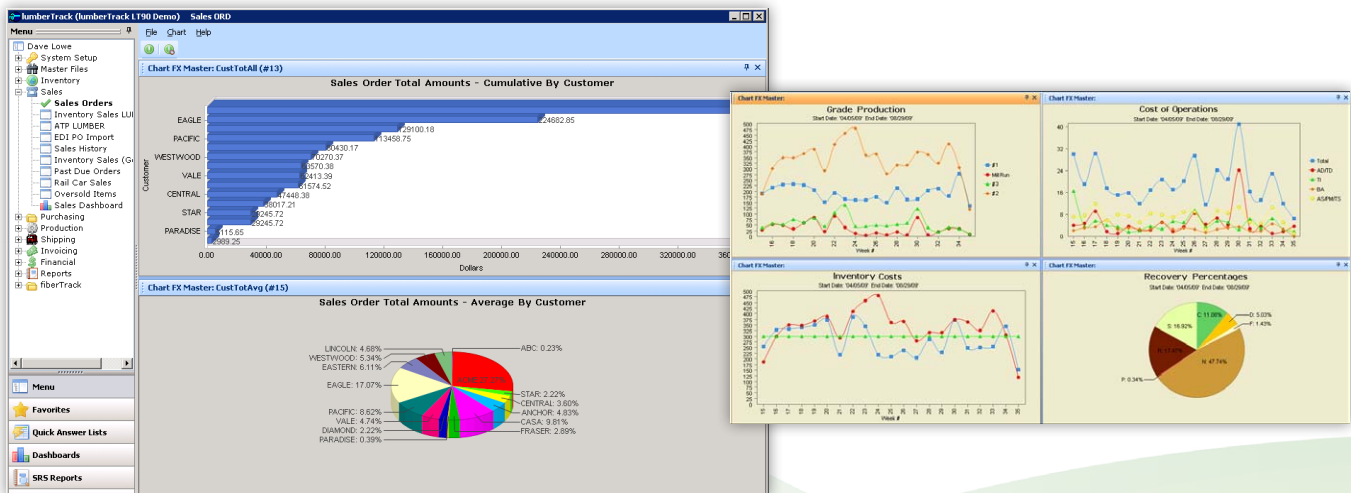

Dashboard Module

lumberTrack's Dashboard module helps you keep a finger on the pulse of your business. See critical business information at a glance in a graphical view configured the way you like to see it.

- **Quickly view performance metrics important to you.** Each lumberTrack user can display the information important to their job, and set up their Dashboard for their preferences and needs.
- **Get the 'big picture' any time you want.** Quickly view sales orders, production and inventory plans, costs and margins with real-time information directly from lumberTrack or from the data warehouses.
- **Link multiple charts.** lumberTrack allows you to place multiple charts on a dashboard simultaneously with the data on one chart being linked and driven from another (e.g. chart with top customers controlling a second chart that displays the sales breakdown for each top customer).

Dashboard Module ...continued.

View instant reports on key business information

View real-time business information from your desktop any time you want. You decide what information is important to you and how you want to display it.

Trouble-shoot and locate problems

The dashboards can support 'drill-through' functionality that allows the user to click on an item on a graph or chart and 'drill' back to the originating transaction within the lumberTrack database. Dashboards can identify exceptions as they occur and allow you to access the source transactions and address the issues quickly.