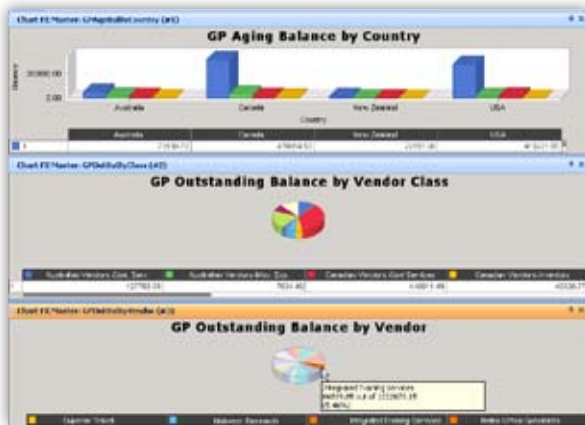

## Dashboard Module

lumberTrack's Dashboard module helps you keep a finger on the pulse of your business. See critical business information at a glance in a graphical view configured the way you like to see it.

- **Quickly view performance metrics important to you.** Each lumberTrack user can display the information important to their job, and set up their Dashboard for their preferences and needs.
- **Get the 'big picture' any time you want.** Quickly view sales orders, production and inventory plans, costs and margins with real-time information directly from lumberTrack or from the data warehouses.
- **Link multiple charts.** lumberTrack allows you to place multiple charts on a dashboard simultaneously with the data on one chart being linked and driven from another (e.g. chart with top customers controlling a second chart that displays the sales breakdown for each top customer).

### View instant reports on key business information

View real-time business information from your desktop any time you want. You decide what information is important to you and how you want to display it.

### Trouble-shoot and locate problems

The dashboards can support 'drill-through' functionality that allows the user to click on an item on a graph or chart and 'drill' back to the originating transaction within the lumberTrack database. Dashboards can identify exceptions as they occur and allow you to access the source transactions and address the issues quickly.