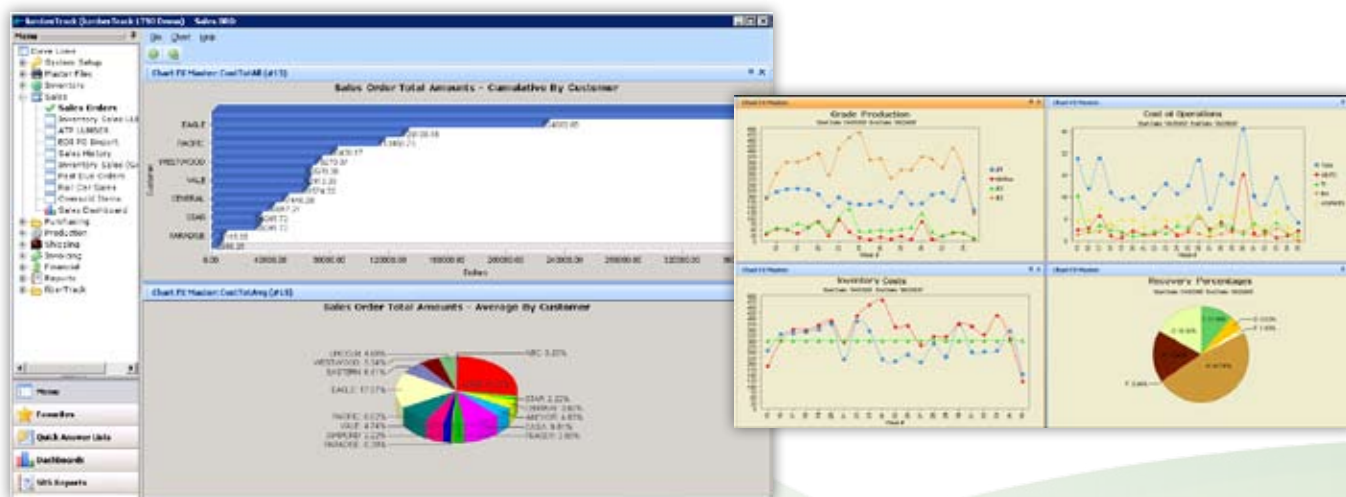

## Dashboard Module

lumberTrack's Dashboard module helps you keep a finger on the pulse of your business. See critical business information at a glance in a graphical view configured the way you like to see it.

- **Quickly view performance metrics important to you.** Each lumberTrack user can display the information important to their job, and set up their Dashboard for their preferences and needs.
- **Get the 'big picture' any time you want.** Quickly view sales orders, production and inventory plans, costs and margins with real-time information directly from lumberTrack or from the data warehouses.
- **Link multiple charts.** lumberTrack allows you to place multiple charts on a dashboard simultaneously with the data on one chart being linked and driven from another (e.g. chart with top customers controlling a second chart that displays the sales breakdown for each top customer).

### View instant reports on key business information

View real-time business information from your desktop any time you want. You decide what information is important to you and how you want to display it.

### Trouble-shoot and locate problems

The dashboards can support 'drill-through' functionality that allows the user to click on an item on a graph or chart and 'drill' back to the originating transaction within the lumberTrack database. Dashboards can identify exceptions as they occur and allow you to access the source transactions and address the issues quickly.